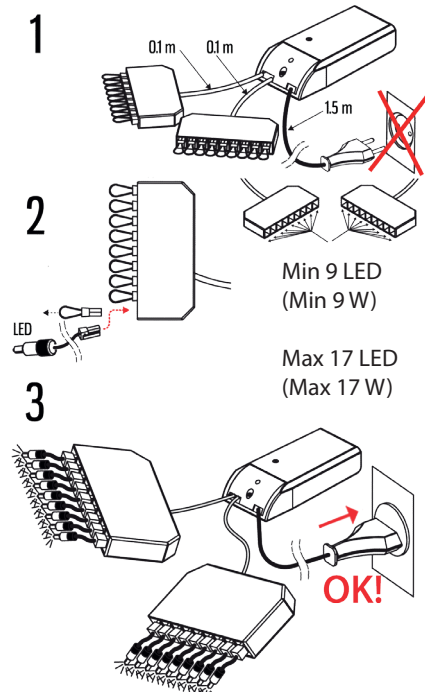

1532283

1532284

1532266

1532268