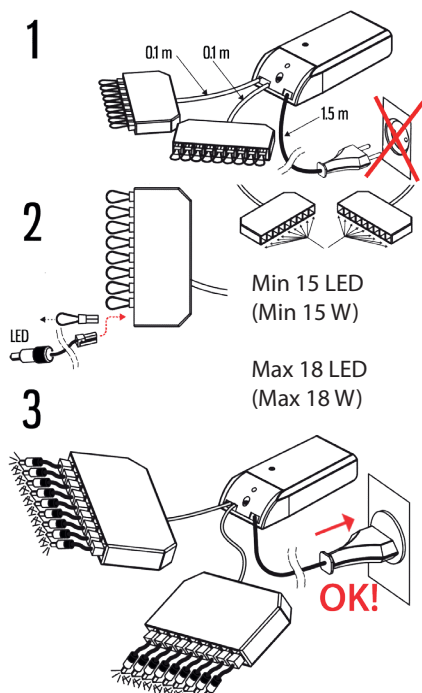

1532283

1532284

1532266

1532268