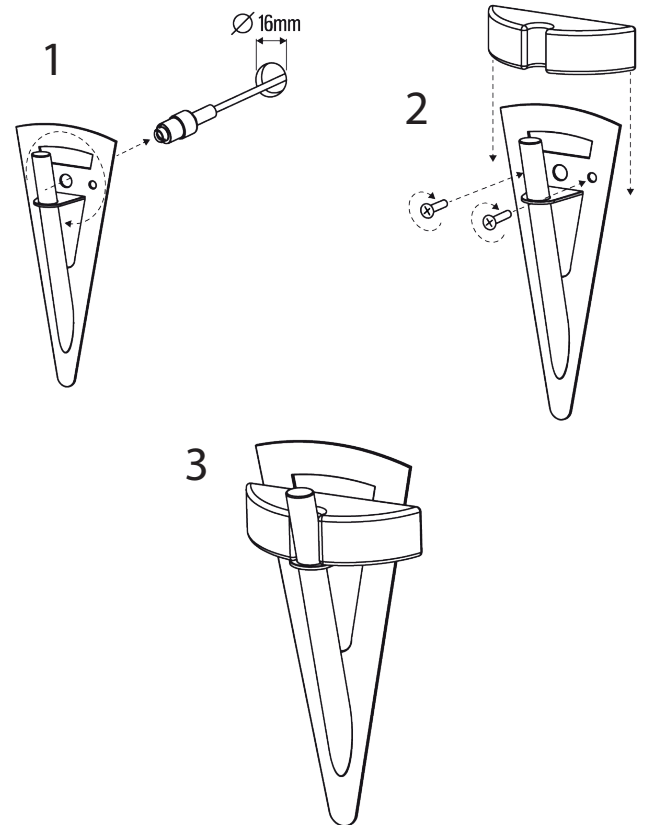

Product No.	Power	lm	K	CRI	IP	Size
1545085	1 W / 350 mA	35	3000	> 85	20	H 175 x W 83 x D 43 mm
1545082	1 W / 350 mA	35	3000	> 85	20	H 175 x W 83 x D 43 mm
1545165	1 W / 350 mA	35	3000	> 85	67	H 175 x W 83 x D 43 mm
1545166	1 W / 350 mA	35	3000	> 85	67	H 175 x W 83 x D 43 mm

\* Leading and Trailing Edge Dimmer

Cariitti Oy  
www.cariitti.com

Munkinmäentie 9  
02400 Kirkkonummi  
Finland

Subject to change.

IP 20

IP 67

NB!

- IP 20 includes a 5 m cable with connectors in both ends.
- IP 67 equipped with a 5 m connection cable.