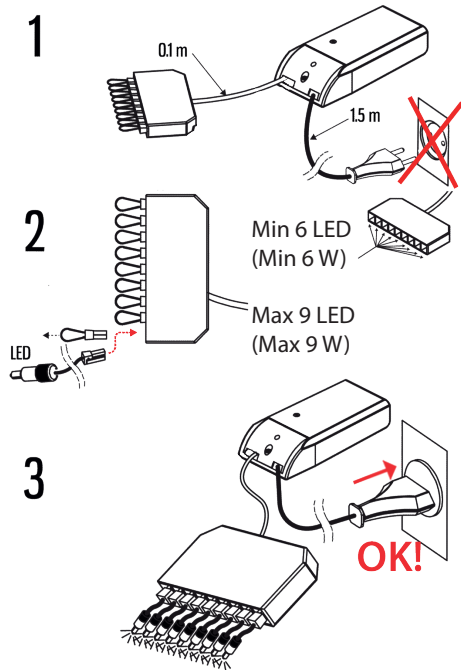

1532283

1532284

1532266

1532268