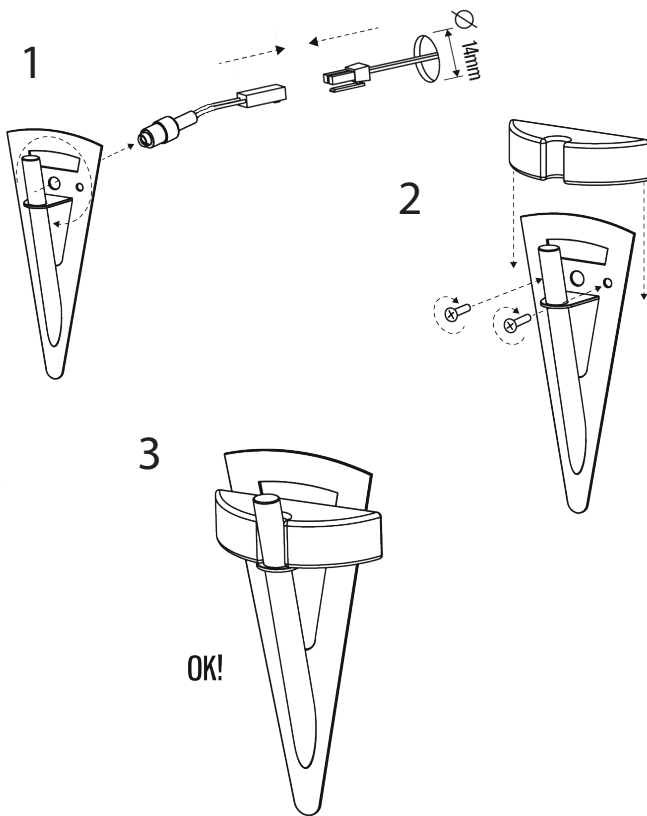

\* Leading and Trailing Edge Dimmer

Cariitti Oy  
www.cariitti.com

Munkinmäentie 9  
02400 Kirkkonummi  
Finland

Subject to change.

IP 20

IP 67

NB!

- IP 20 includes a 5 m cable with connectors in both ends.
- IP 67 equipped with a 5 m connection cable.