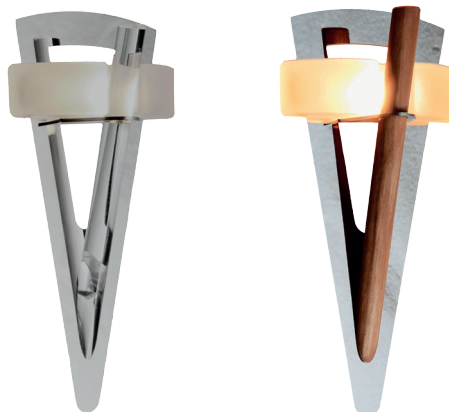

# TL-100 LED and TL-100 LED Acryl

IP 20	Colour	Product No.
	Stainless steel / satin glass / acryl pin	1545085
	Stainless steel / satin glass / wood pin	1545082

IP 67	Colour	Product No.
	Stainless steel / satin glass / acryl pin	1545165
	Stainless steel / satin glass / wood pin	1545166