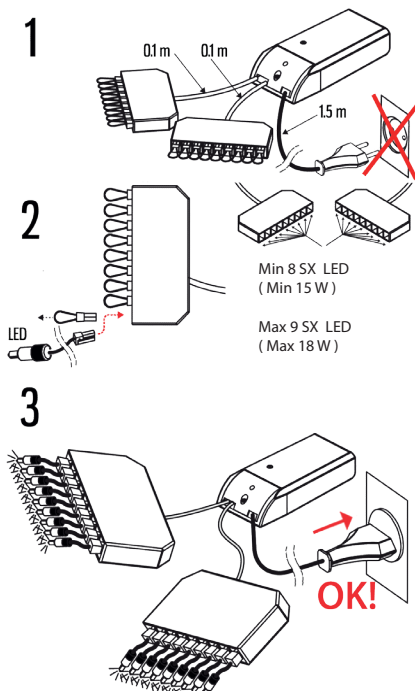

OK

NB! Equipped with two 5 m connection cables.

MAINS DIMMABLE

Ambient temperature 0°C ... + 45°C

1532283

MAINS DIMMABLE

Ambient temperature 0°C ... + 45°C

1532284

MAINS DIMMABLE

Ambient temperature 0°C ... + 45°C

1532266

DIM 1 - 10V

Ambient temperature 0°C ... + 45°C

1532268