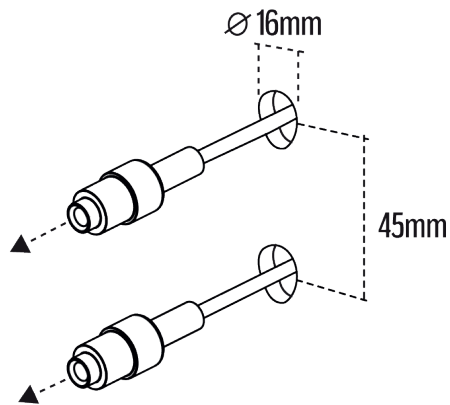

IP67

1

2

3

OK

NB! Equipped with two 5 m connection cables.