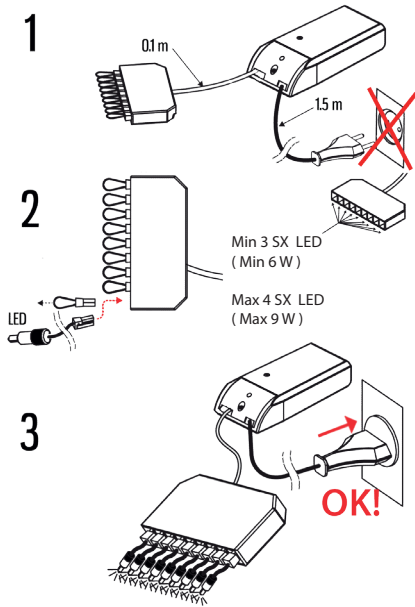

OK

NB! Equipped with two 5 m connection cables.

MAINS DIMMABLE

Ambient temperature 0°C ... + 45°C

1532283

MAINS DIMMABLE

Ambient temperature 0°C ... + 45°C

1532284