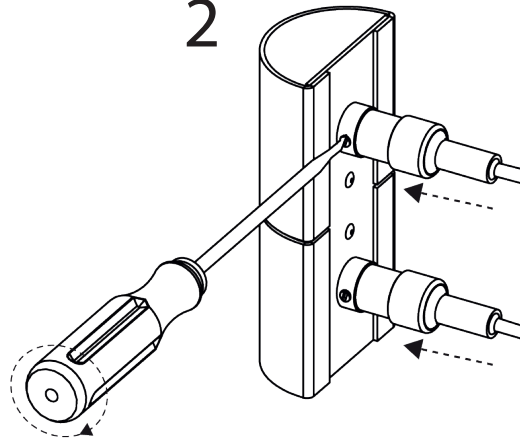

IP67

1

2

3

OK

NB! Equipped with two 5 m connection cables.