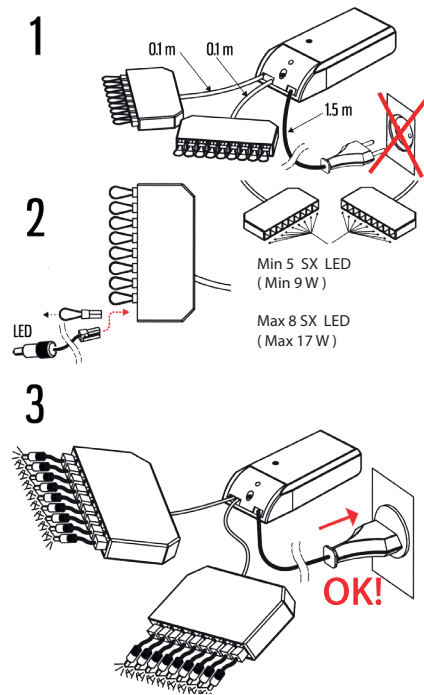

OK

NB! Equipped with two 5 m connection cables.

MAINS DIMMABLE

Ambient temperature 0°C ... + 45°C

1532283

MAINS DIMMABLE

Ambient temperature 0°C ... + 45°C

1532284

MAINS DIMMABLE

Ambient temperature 0°C ... + 45°C

1532266

DIM 1 - 10V

Ambient temperature 0°C ... + 45°C

1532268