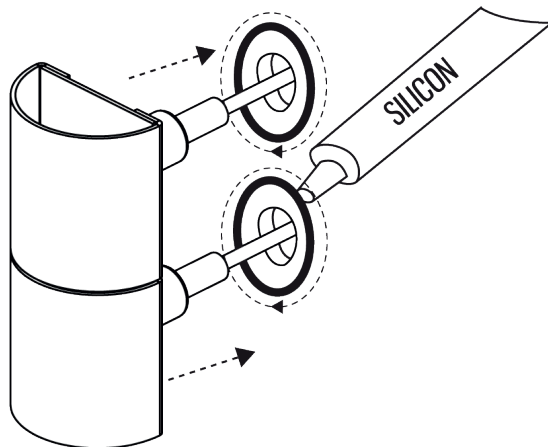

OK

NB! Equipped with two 5 m connection cables.

MAINS DIMMABLE

Ambient temperature 0°C ... + 45°C

1532283

MAINS DIMMABLE

Ambient temperature 0°C ... + 45°C

1532284