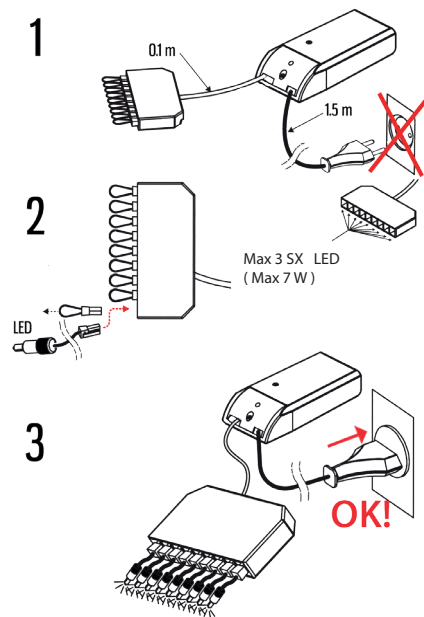

OK

NB! Equipped with two 5 m connection cables.

MAINS DIMMABLE

Ambient temperature 0°C ... + 45°C

1532283

MAINS DIMMABLE

Ambient temperature 0°C ... + 45°C

1532284

MAINS DIMMABLE

Ambient temperature 0°C ... + 45°C

1532266

DIM 1 - 10V

Ambient temperature 0°C ... + 45°C

1532268