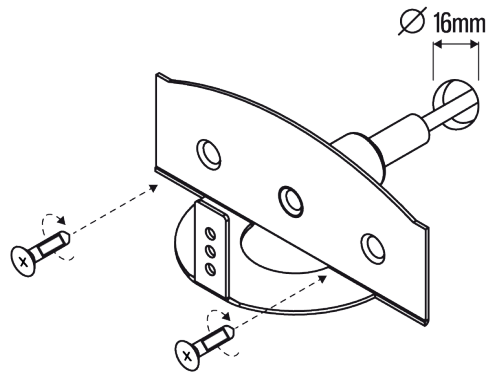

1

2

3

4

NB! LH-100 LED equipped with a 5 m connection cable.