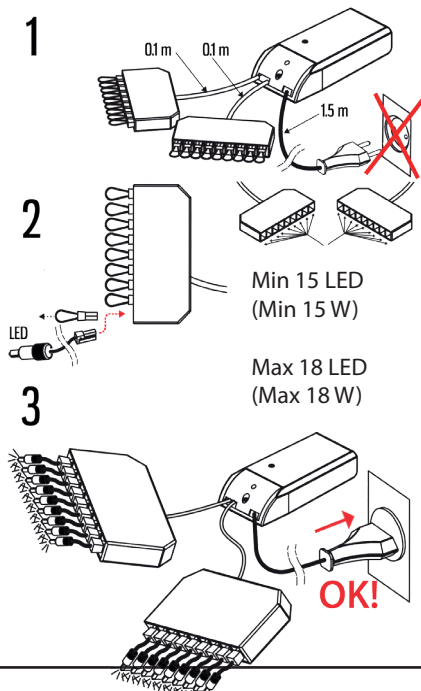

DATA SHEET

LH-100 LED

Colour	Product No.
Stainless steel / satin glass	1545164

Product No.	Power	lm	K	CRI	IP	Size
1545164	1 W / 350 mA	35	3000	> 85	67	H 34 x W 87 x D 34 mm

NB ! LH-100 LED equipped with a 5 m connection cable.

NB! LH-100 LED equipped with a 5 m connection cable.

1532283

1532284

1532266

1532268