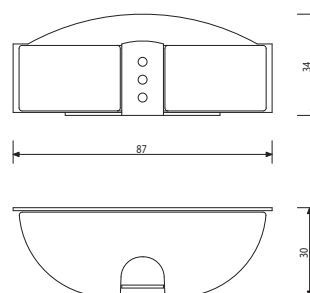

DATA SHEET

LH-100 LED

Colour	Product No.
Stainless steel / satin glass	1545164

Product No.	Power	lm	K	CRI	IP	Size
1545164	1 W / 350 mA	35	3000	> 85	67	H 34 x W 87 x D 34 mm

NB ! LH-100 LED equipped with a 5 m connection cable.