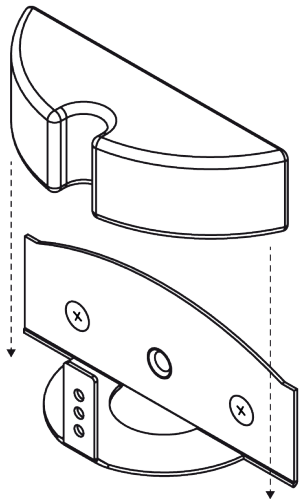

1

2

3

4

NB! LH-100 LED equipped with a 5 m connection cable.