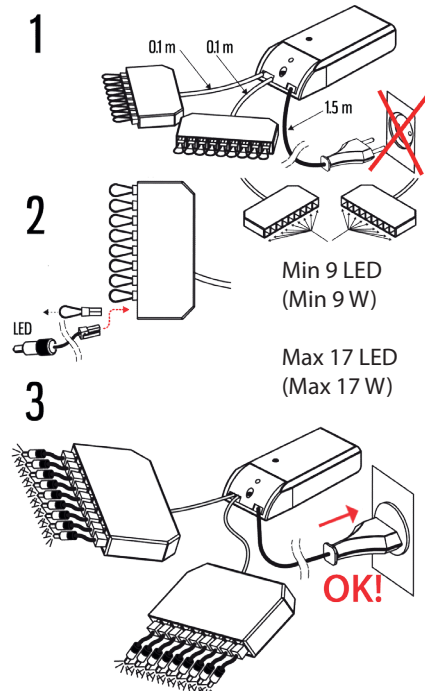

DATA SHEET

LH-100 LED

Colour	Product No.
Stainless steel / satin glass	1545164

Product No.	Power	lm	K	CRI	IP	Size
1545164	1 W / 350 mA	35	3000	> 85	67	H 34 x W 87 x D 34 mm

NB ! LH-100 LED equipped with a 5 m connection cable.

NB! LH-100 LED equipped with a 5 m connection cable.

1532283

1532284

1532266

1532268